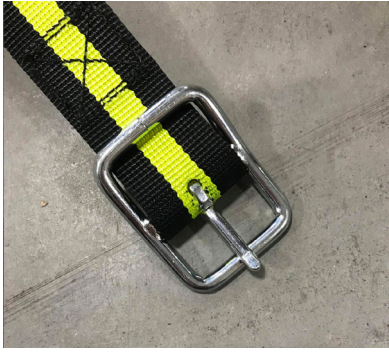

TAG90087 - Trouser Buckle Belt (TB, 1)

This is the 12-hole version of our newest belt. It has the metal "H" buckle

TAG90010 - Clap out Buckle (CB, 1)

*front view

*side view

The standard US buckle, has two doors that swing shut with the spikes on the inside, **requires special tool OR flathead screw-driver to open*

TAG90031 - Slider Buckle (SB, 1)

The standard Canadian buckle, has a box that slides over an inner piece, the belt is looped on each end of the inner piece

TAG90015 - Bare Belt

Original black and yellow striped belt for CB or SB

TAG90060 - Weight

Weight for collars

TAG90078 - Plastic Ring

Ring for holding down the excess strap past the buckle and holding the weight in place (2 per collar)

Please note proper use of terms:

Collars are *full collars*
Tags are *bare tags*