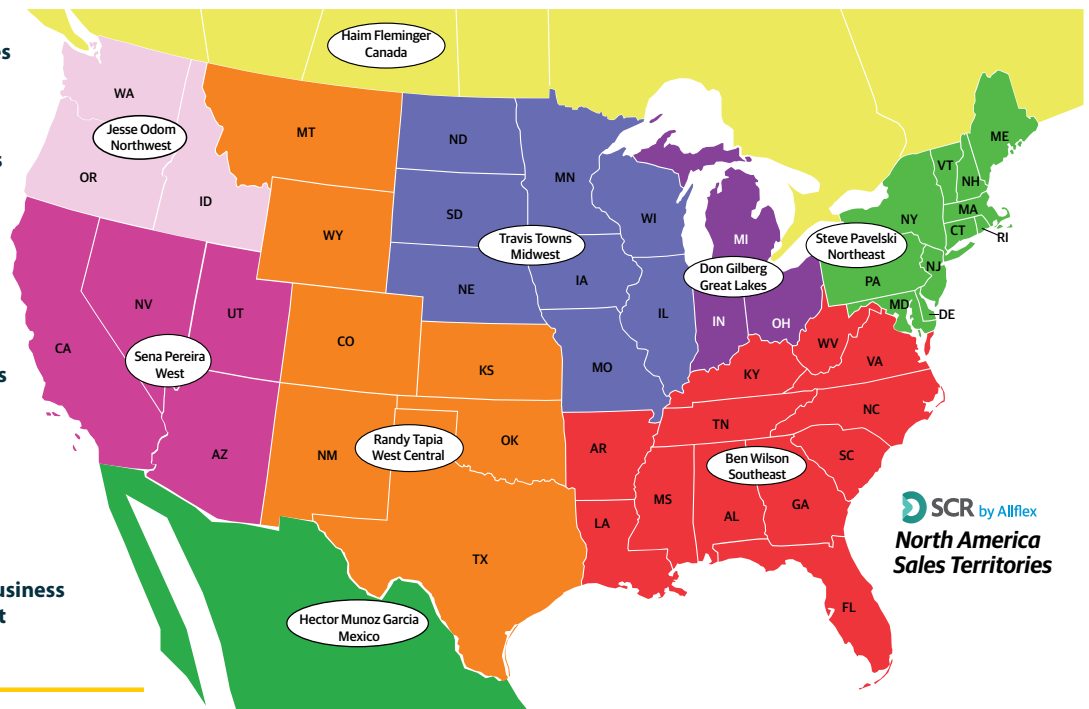

hfleminger@scrdairy.com

DISTRIBUTORS

DEALERS

Agropecuaria del Centro S.A. de C.V.

Agroplus Sa De Cv

Altman Equipment and Service / Southeast Ag Services

Automated Dairy Service

C & C Farm Supply