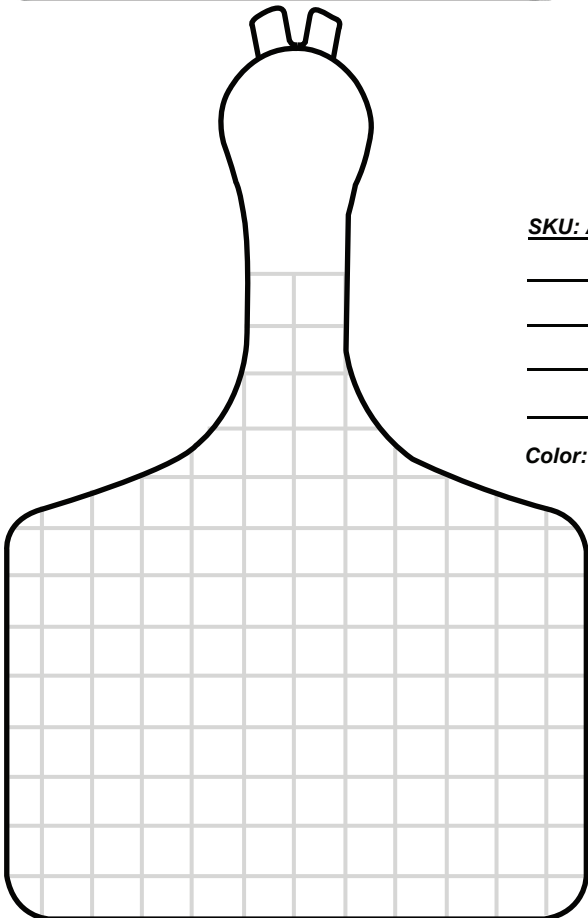

Allflex Quick Order Form

Date _____

All tags shown actual size

Customer _____
 Address _____
 Phone () _____ PO# _____

Please give any special instructions in the space provided next to tags.

Allflex Feedlot Tag
3" wide x 4.25" tall

SKU: FL _____

Color: _____

Advantage Feedlot Tag
4.75" wide x 2.75" tall

SKU: AF _____

Color: _____

ATag™ Feedlot Tag
Size: 3" wide x 4.5" tall

SKU: ATAGF _____

Color: _____

GRIDS = 1/4" Please check if proof required prior to production.
 There is a one-time charge for custom artwork.

Color Key:
 White=W, Yellow=Y, Orange=O, Green=G, Pink=PK, Red=R, Blue=B,
 Classic Purple=CP available in Global Maxi and Large Female only
 Black=K available In Global Super Maxi, Maxi and Large Female

***For reverse side marking use an additional form. Please note that management numbers on the back of tags are limited to one size, so they can be read below the ear.**