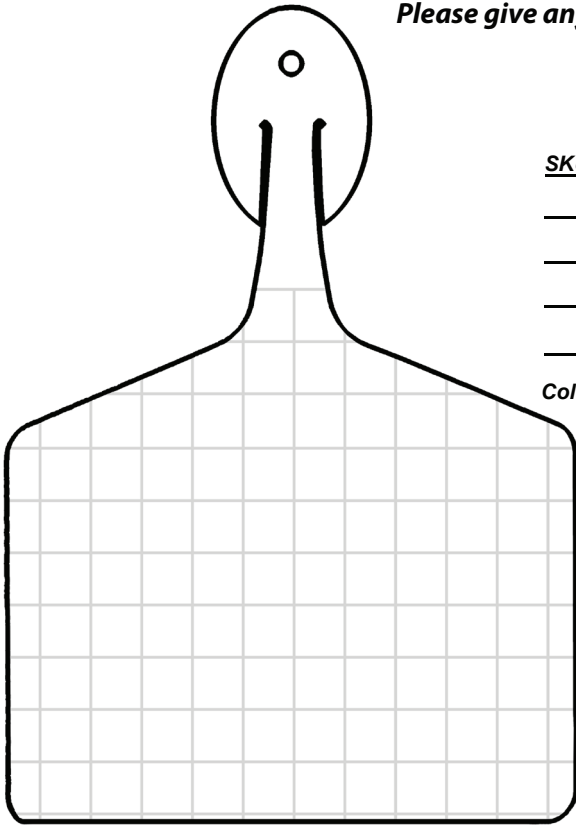

Allflex Quick Order Form

Date _____

All tags shown actual size

Customer _____
 Address _____
 Phone () _____ PO# _____

Please give any special instructions in the space provided next to tags.

Allflex Feedlot Tag
3" wide x 4.25" tall

SKU: FL _____

Color: _____

Advantage Feedlot Tag
4.75" wide x 2.75" tall

SKU: AF _____

Color: _____

ATag™ Feedlot Tag
Size: 3" wide x 4.5" tall

SKU: ATAGF _____

Color: _____

GRIDS = 1/4" Please check if proof required prior to production.
 There is a one-time charge for custom artwork.

Color Key:
 White=W, Yellow=Y, Orange=O, Green=G, Pink=PK, Red=R, Blue=B,
 Classic Purple=CP available in Global Maxi and Large Female only
 Black=K available In Global Super Maxi, Maxi and Large Female