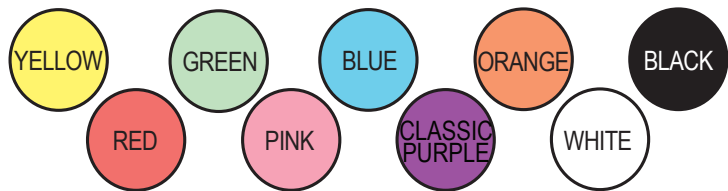

Cow/Calf Tag Colors: